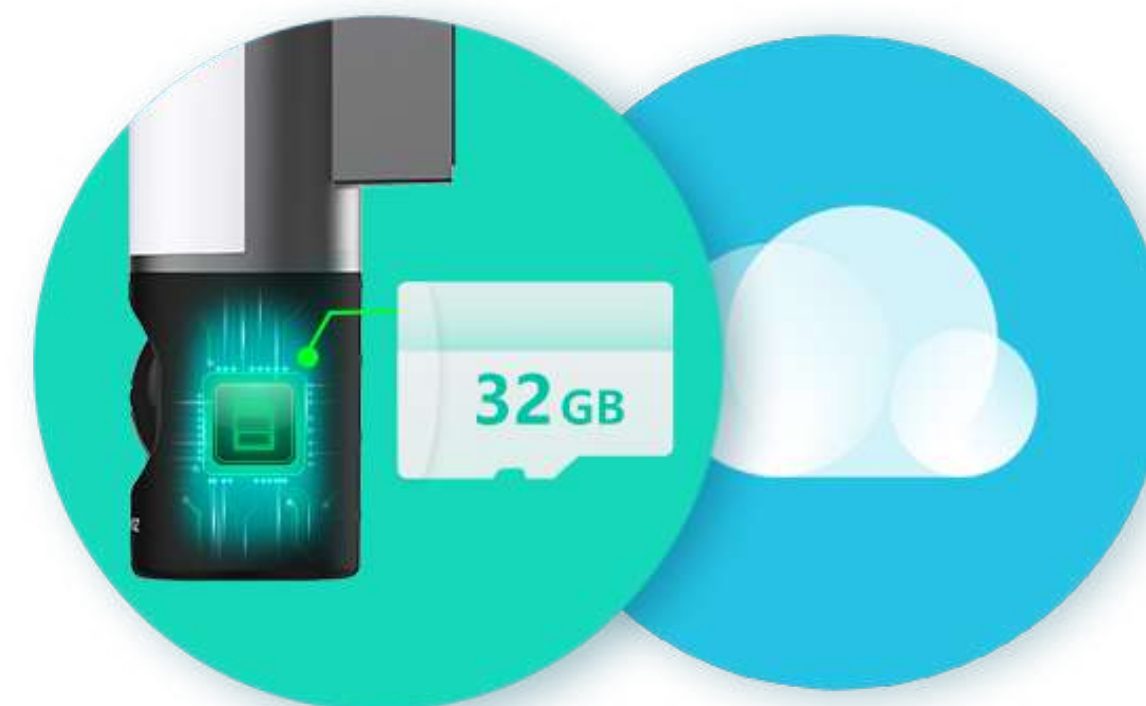

Built-in 32 GB eMMC Storage

Supports EZVIZ CloudPlay Storage*